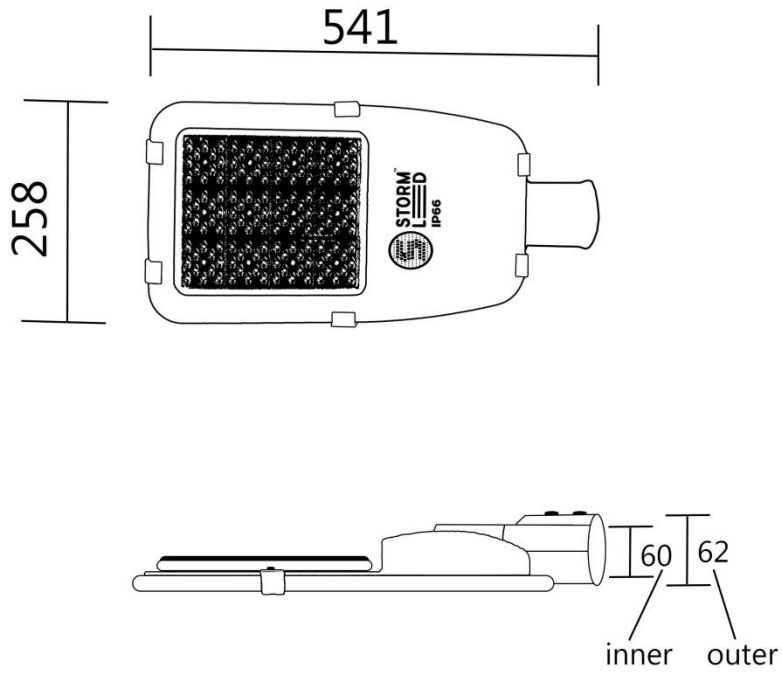

Dimensions