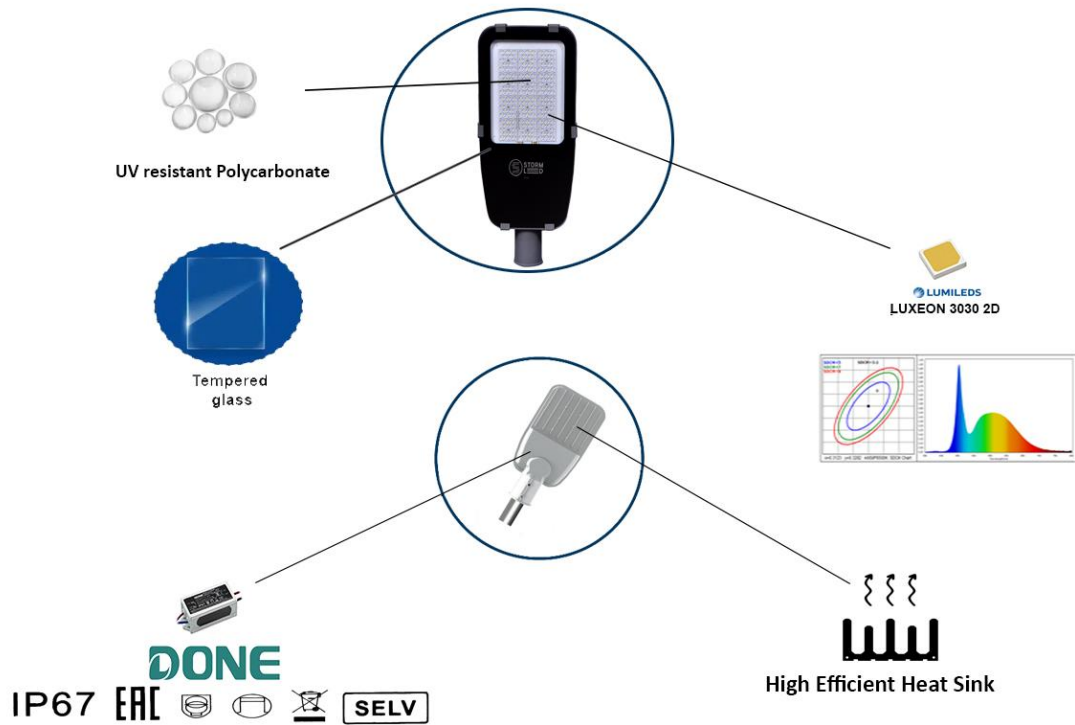

SOM-SL-PL-02-100W